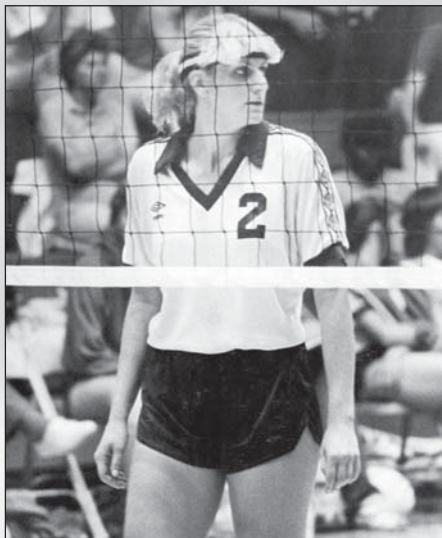

HONORS & AWARDS/POSTSEASON

Sylvie Monnet (1981-83)

AVCA ALL-AMERICANS

- 1981 Sylvie Monnet
- 1982 Sylvie Monnet
- 1983 Sylvie Monnet †
- 2002 Mia Jerkov ^
- 2003 Mia Jerkov †
- 2004 Camille Leffall †
- 2006 Angie Pressey †
- 2007 Angie Pressey
  Hana Cutura †

AVCA ALL-REGION TEAM

- 1989 Lisa Arce (West) †
  Tiffany Rochelle (West) †
- 1993 Sienna Curci (West) †
- 2002 Mia Jerkov (Pacific)
- 2003 Mia Jerkov (Pacific)
- 2004 Camille Leffall (Pacific)
- 2006 Angie Pressey (Pacific)
- 2007 Angie Pressey (Pacific)
  Hana Cutura (Pacific) *

AVCA REGIONAL COACH OF THE YEAR

- 2003 **Rich Feller (Pacific)**

ASICS/VOLLEYBALL MAGAZINE

ALL-AMERICANS

- 2003 Mia Jerkov
- 2006 Angie Pressey †
- 2007 Angie Pressey †
  Hana Cutura †

ASICS/VOLLEYBALL MAGAZINE

NATIONAL COACH OF THE YEAR

- 2007 **Rich Feller**

NATIONAL FRESHMAN OF THE YEAR

- 1987 Holly McPeak

ALL-CONFERENCE

Note: Cal was a member of the NorCal Conference from 1975-1981; the NorPac Conference from 1982-1985; and the Pacific-10 Conference from 1986-present.

- 1979 Toody Maher
  Kelly McGarrey †
- 1980 Kim Carpenter †
  Toody Maher
  Sylvie Monnet
- 1981 Sylvie Monnet
  Lisa Newman †
- 1982 Denise Allen †
  Toody Maher
  Sylvie Monnet
  Lisa Newman
- 1983 Sylvie Monnet #
- 1985 Wei Meng
  Diana Yovino-Young †
- 1988 Tiffany Rochelle
- 1989 Lisa Arce
  Tiffany Rochelle
- 1990 Lisa Arce
- 1991 Sienna Curci
- 1996 Jessica Dinaberg *
- 1998 Alicia Perry *
- 1999 Brook Coulter *
- 2000 Alicia Perry *
- 2002 Mia Jerkov
  Leah Young *
- 2003 Mia Jerkov
  Camille Leffall *
- 2004 Camille Leffall
  Angie Pressey
  Gabrielle Abernathy *
  Samantha Carter *
- 2005 Angie Pressey
  Jenna Brown *
  Samantha Carter *